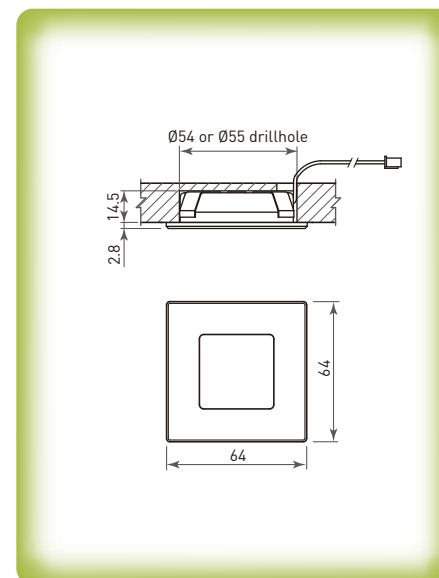

Uni-X1SQ LED Down Light (2.5W) | PLD160

- Application: under kitchen cabinet, furniture, bookcase, closet, display
- Solid aluminium housing in various finishes
- With reflector & diffuser
- Compatible power supply: 700mA constant current XP LED power system

Uni-X1SQ LED Down Light (2.5W) | PLD160

Illustration	Article Code	Model	Description
			With reflector & diffuser
	09.160.422	PLD160ABN-CW	brushed stainless, cool white
	09.160.412	PLD160ABN-WW	brushed stainless, warm white
			Flat surface mount housing, aluminium, screw fixing
	2.22241	T160SK-ABN	brushed stainless
			Corner surface mount housing, stainless steel, screw fixing
	2.99341	T160CRH	brushed stainless
			Corner surface mount housing, stainless steel, screw fixing
	2.99441	T160CRH-IR	with IR sensor
	231-54		Drill bit, Ø54mm
Ø54mm hole, blind or through			